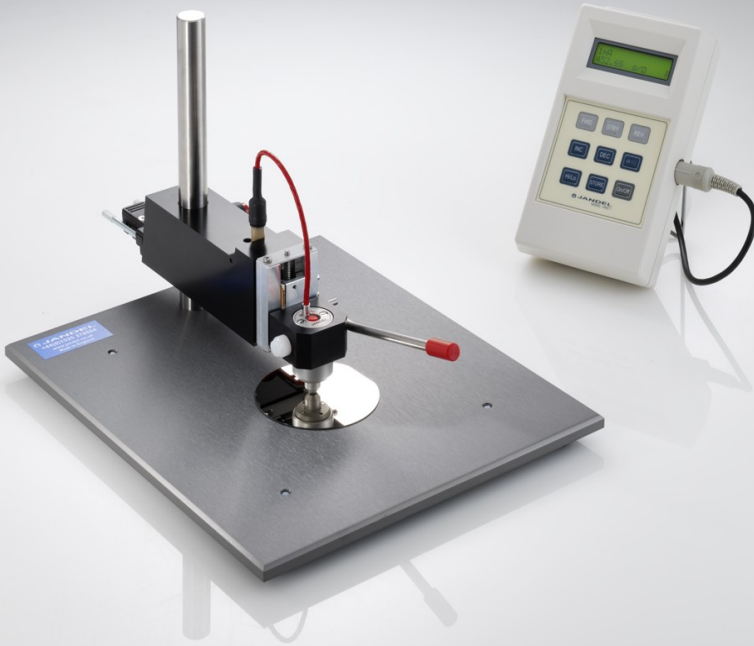

Multi Height Probe with HM21 Hand Held Meter

Multi Height Probe with Arm Positioned for Measuring a Flat Material

Multi Height Probe with Arm Positioned for Measuring a Thick or Tall Material