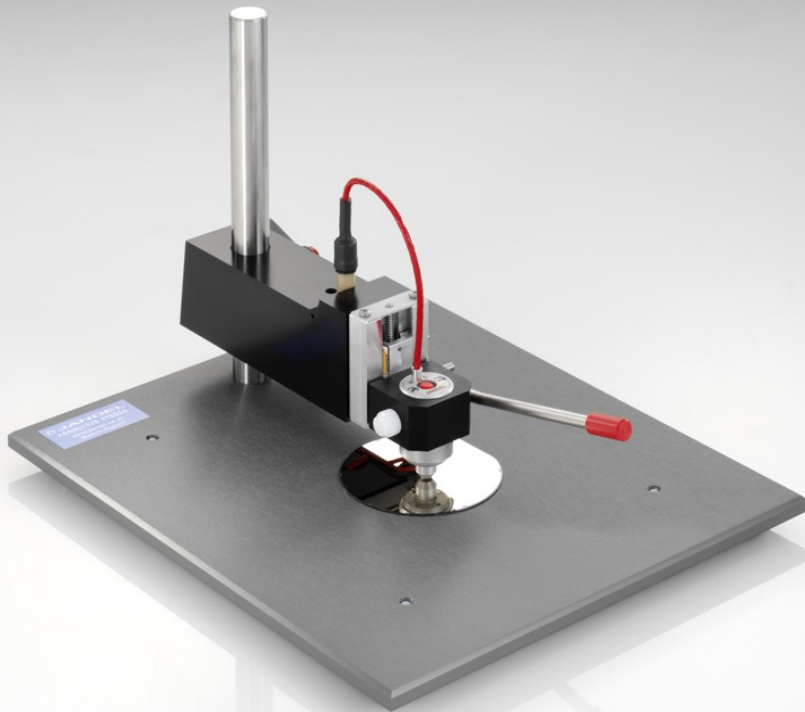

Multi Height Probe with HM21 Hand Held Meter

Multi Height Probe with Arm Positioned for Measuring a Flat Material

Multi Height Probe with Arm Positioned for Measuring a Thick or Tall Material