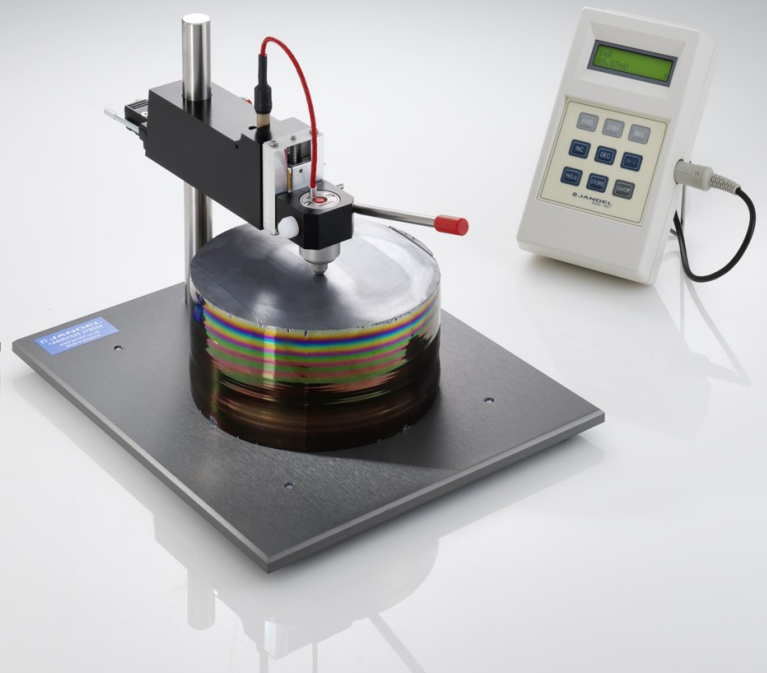

Multi Height Probe with HM21 Hand Held Meter

Multi Height Probe with Arm Positioned for Measuring a Flat Material

Multi Height Probe with Arm Positioned for Measuring a Thick or Tall Material